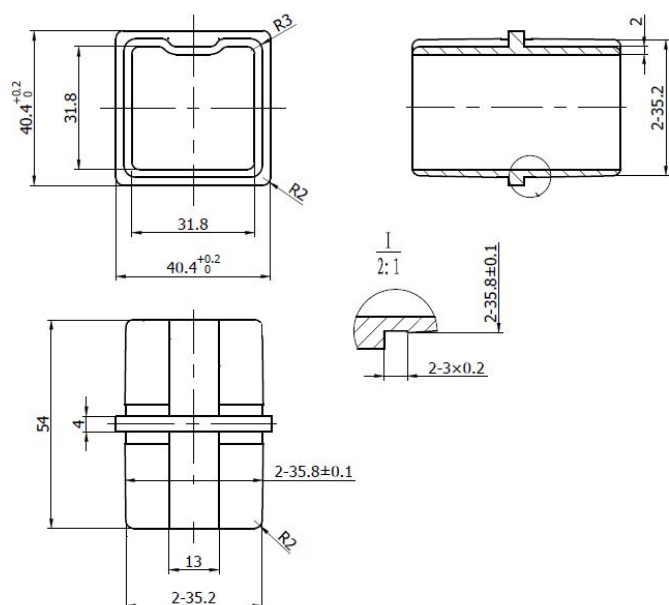

PRODUCT SHEET

Description:

Baluster Square Handrail Tube 180DG Connector, SS316 Brushed

Item number:

22.10.425-0

Units	Box	Carton	HS Code	Barcode
Pcs.	30	120	8302419000	
				5704866108720

SISO A/S

Mileparken 11
DK-2740 Skovlunde
Denmark
VAT: DK 24786013