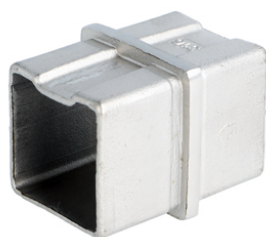

PRODUCT SHEET

Description:

Baluster Square Handrail Tube 180DG Connector, SS316 Brushed

Item number:

22.10.425-0

Units	Box	Carton	HS Code	Barcode
Pcs.	30	120	8302419000	
				5704866108720

SISO A/S

Mileparken 11
DK-2740 Skovlunde
Denmark
VAT: DK 24786013